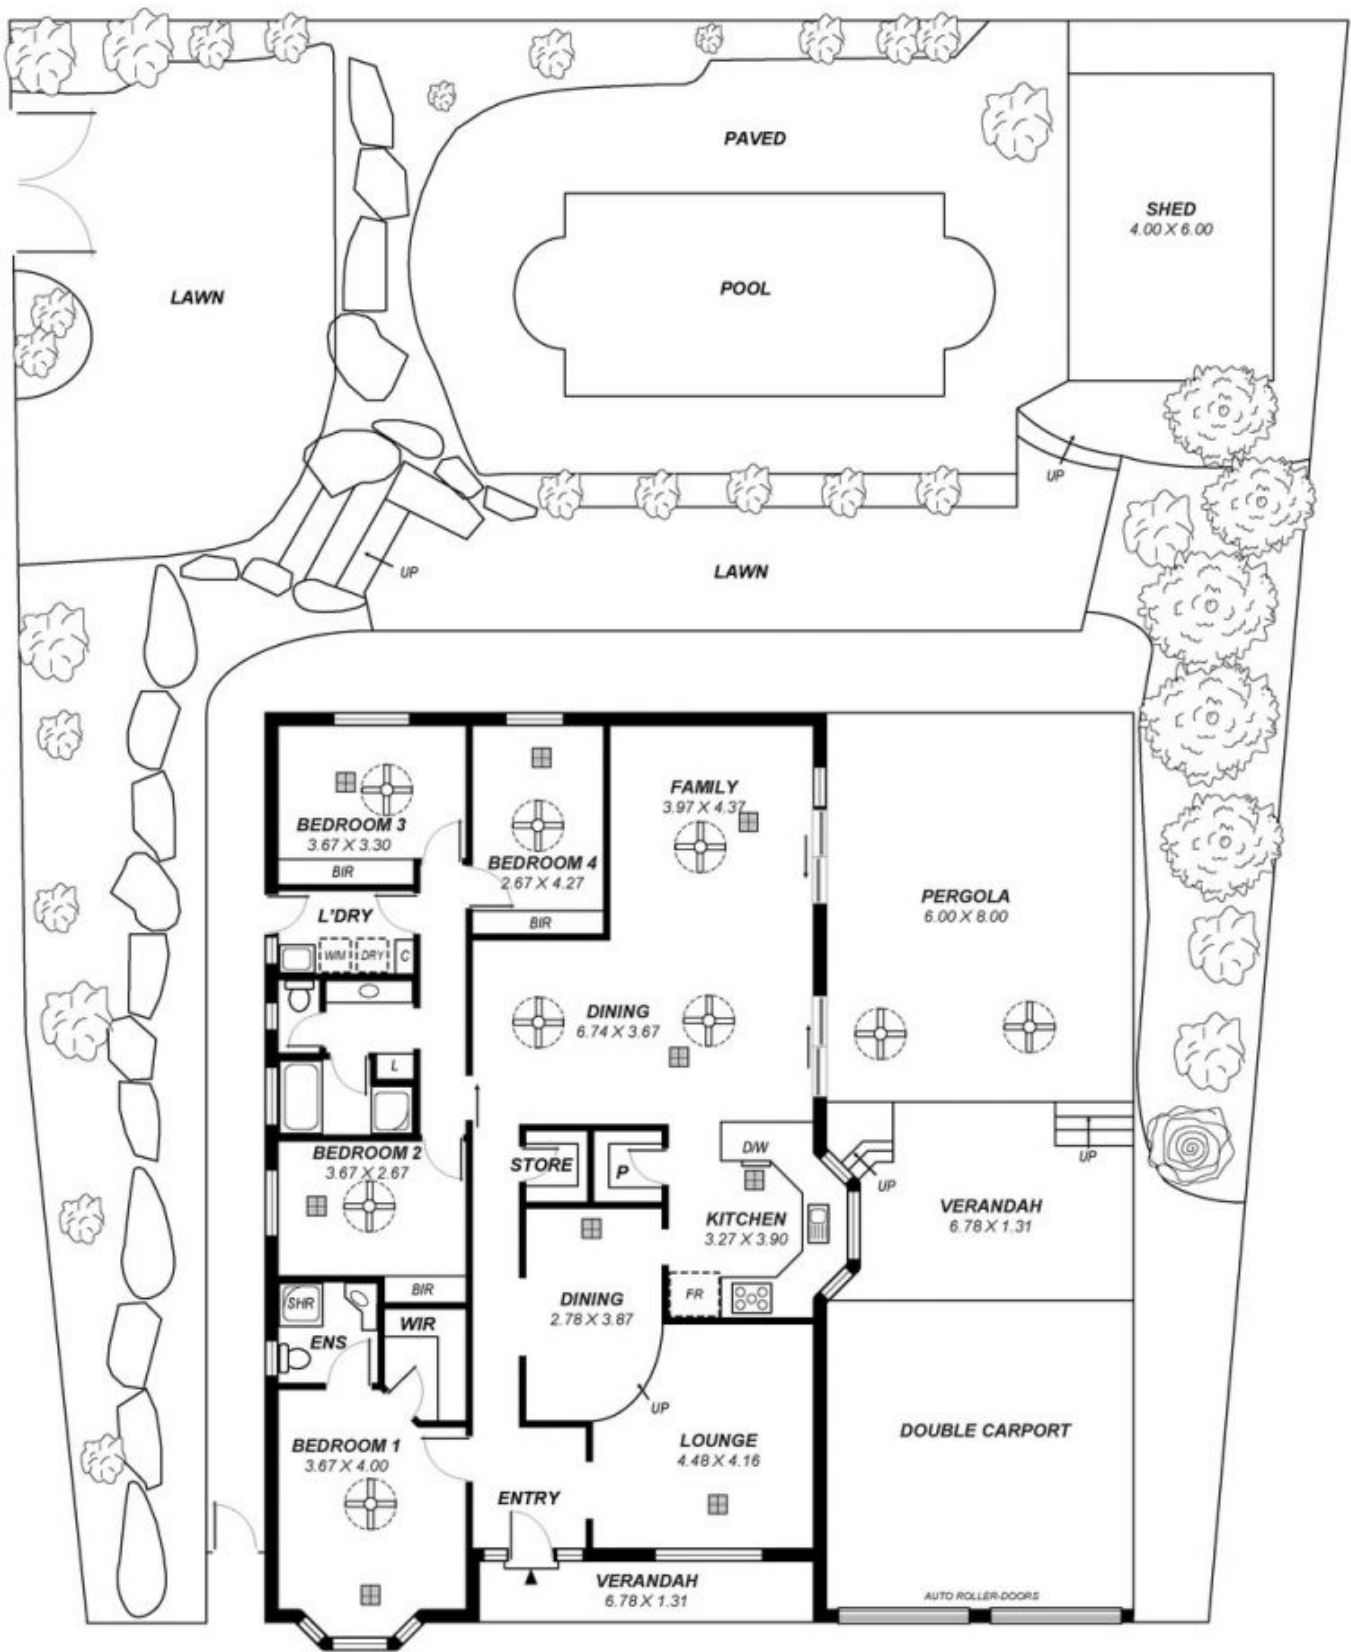

Matthew Lee
08 8353 3000

*This drawing is for illustration purposes only.
All measurements are approximate and details intended
to be relied upon should be independently verified.*