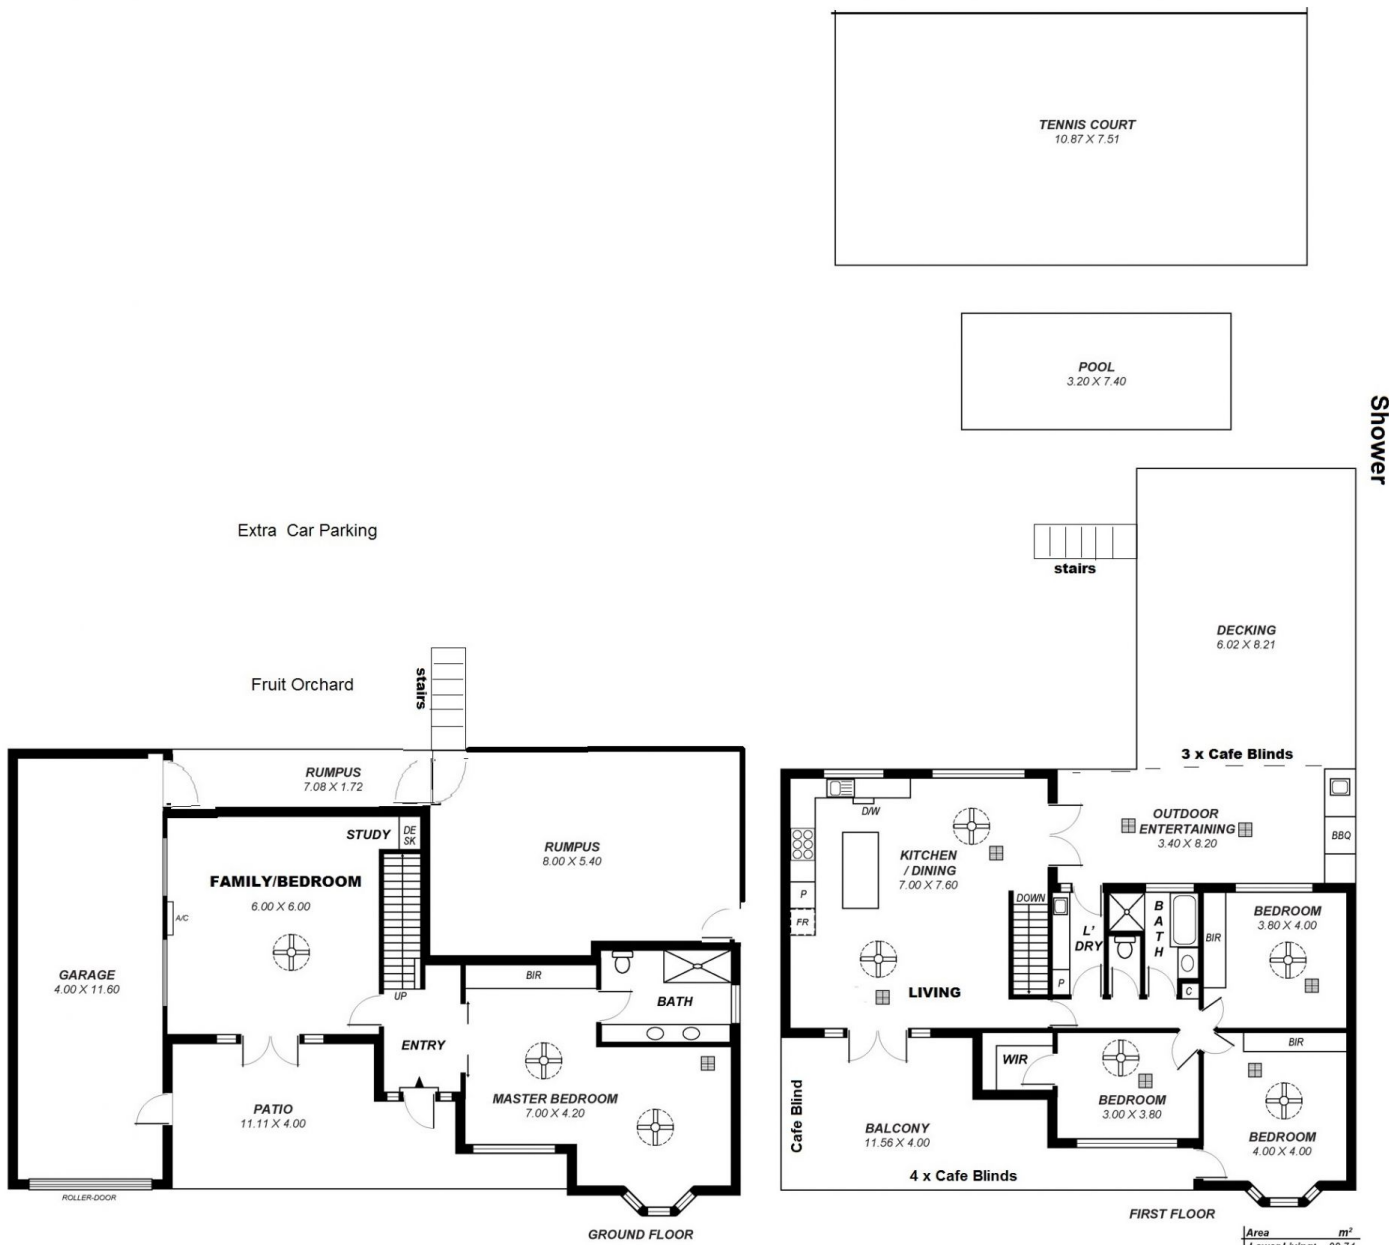

Michael Georgiadis
08 8353 3000

Area	m²
Lower Living:	99.74
Upper Living:	120.50
Balcony:	46.24
Garage:	46.40
Outdoor:	27.88
Patio:	44.44
Pool:	23.68
Rumpus:	55.38
Decking:	49.42
Tennis:	81.63
Total:	595.32