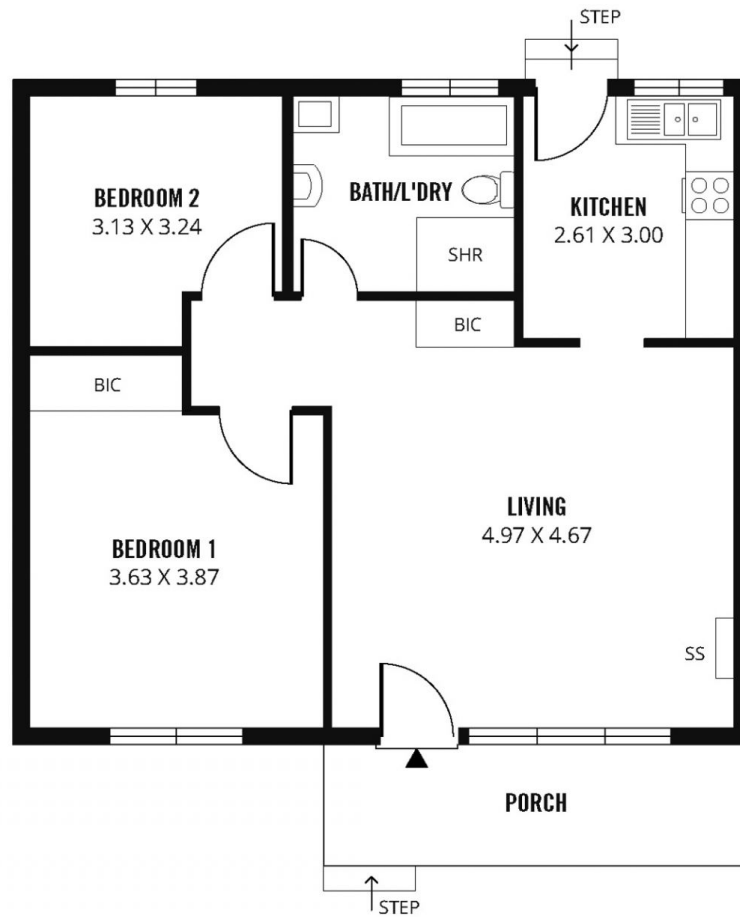

Unit 7, 5 Albert Place BLACKWOOD SA

2  1  1 

This delightful Strata unit is located in a single storey complex in the leafy hills suburb of Blackwood only a 20 minute drive to the Adelaide CBD, or walk into the heart of Blackwood and enjoy fabulous local shopping, banking, medical centres, restaurants/caf, public transport and only a five minute drive to Flinders Medical Centre and Flinders Uni.

Entry into the home is via the spacious front porch where you can relax with a cuppa and enjoy the magical bird life from the surrounding native trees. The delightful interior is fresh, modern and light-filled comprising of two good size bedrooms, master with built-in cupboard. The main living/dine is very spacious with a large picture window allow plenty of natural light to stream through and a reverse cycle split system air conditioner for year round comfort. The updated kitchen has ample overhead and under bench

View : <https://www.michaelkris.com.au/sale/sa/south-south-east-suburbs/blackwood/residential/unit/5834467>

Michael Georgiadis
08 8353 3000

TOTAL

Living

Porch

Scale in metres. This drawing is for illustration purposes only. All measurements are approximate and details intended to be relied upon should be independently verified.