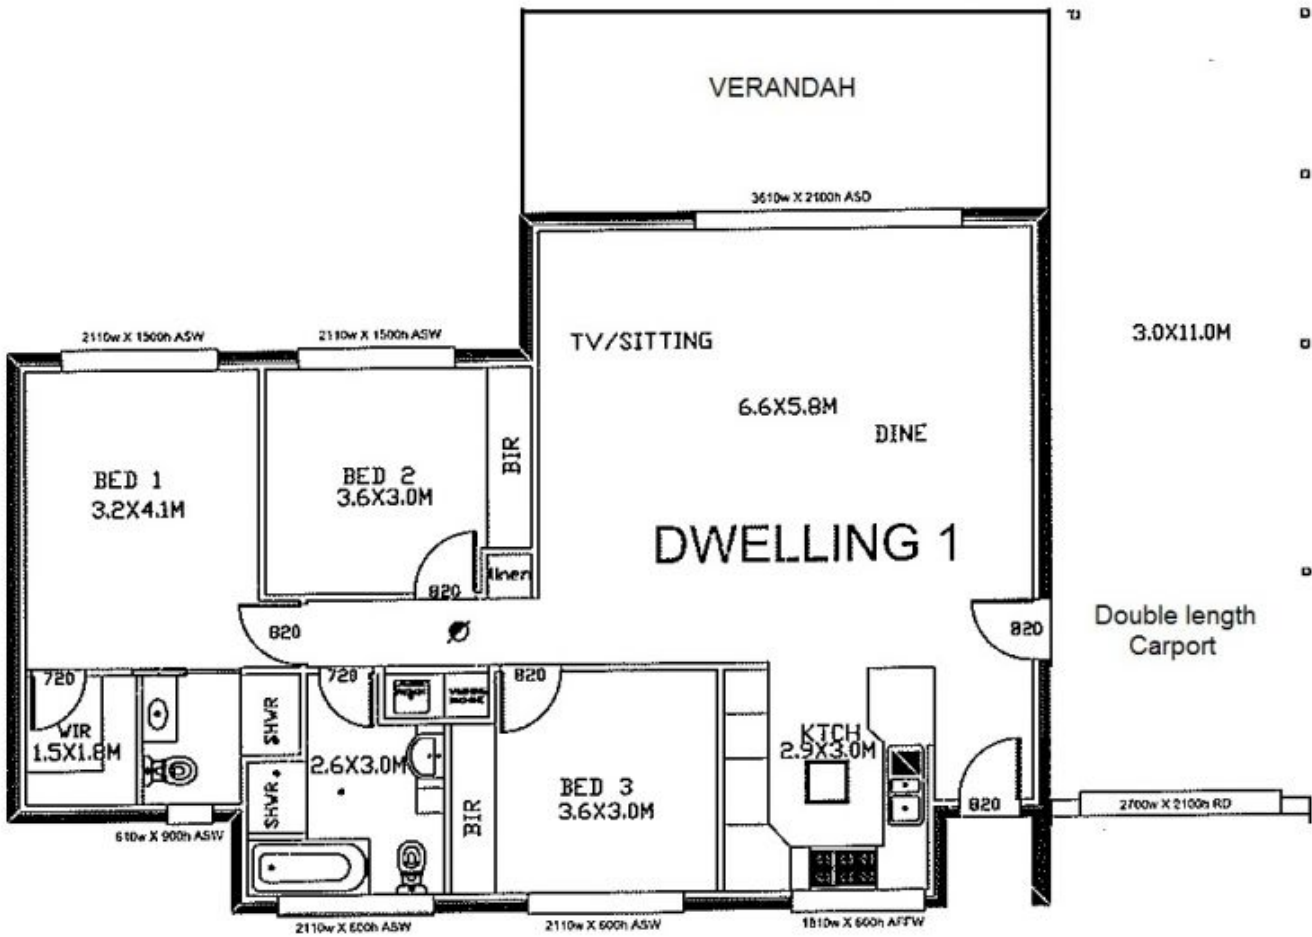

View : <https://www.michaelkris.com.au/sale/sa/south-south-east-suburbs/clovelly-park/residential/house/5834521>

This Community Title home was built in 2014 with quality and style in mind. The features throughout will amaze those looking for a low maintenance, lock up and go home.

Bohdan Jaworskyj
0412 979 918

Comprising of 3 bedrooms, all with ceiling fans, master with ensuite and walk-in robe, bedrooms 2 & 3 with built-in mirrored robes. The open plan living area is light, bright and delightful, kitchen with 2 pak enamel finish, breakfast bar with overhead pendant lights, dishwasher, built-in microwave oven, gas cooktop and wall oven and the