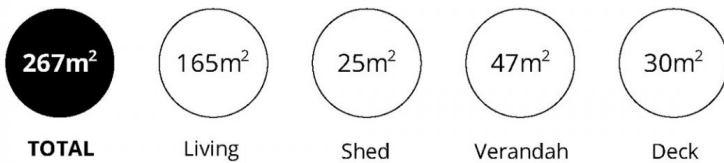

### 7 Norma Crescent ENCOUNTER BAY SA

3  1  1 

Come inside and take a look at the freshly updated interior and stunning views capturing Victor Harbor, Granite Island and beyond.

This delightful home offers the opportunity for those looking for permanent living or a great holiday investment as Encounter Bay offers the ultimate holiday destination in South Australia.

The home is set on a huge allotment of 928m<sup>2</sup> offering plenty of space for multiple cars, caravan, trailer, or future development (STCC).

Offering a very spacious floorplan with all living areas including kitchen, dine and master bedroom with glorious views. The home has 3 good size bedrooms, master with walk-in robe.

**Land Size** : 928 sqm  
**View** : <https://www.michaelkris.com.au/sale/sa/fleu-rieu-peninsula/encounter-bay/residential/ho-use/5834527>

**Rosie Hage**  
08 8353 3000

Scale in metres. This drawing is for illustration purposes only. All measurements are approximate and details intended to be relied upon should be independently verified.