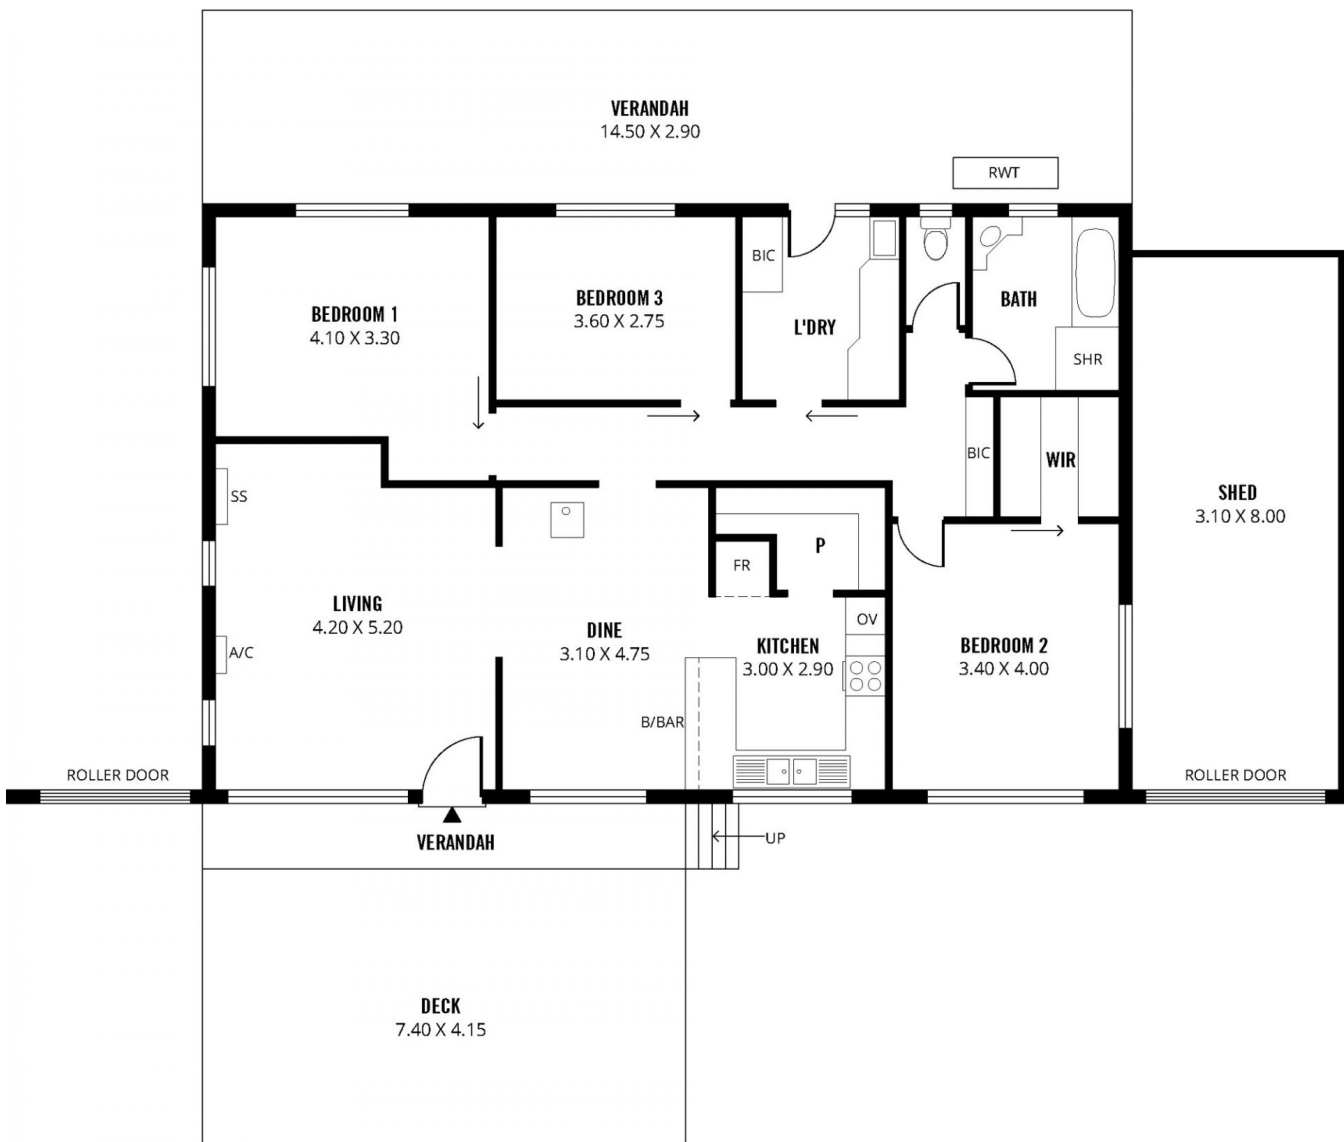

### 7 Norma Crescent ENCOUNTER BAY SA

3  1  1 

Come inside and take a look at the freshly updated interior and stunning views capturing Victor Harbor, Granite Island and beyond.

This delightful home offers the opportunity for those looking for permanent living or a great holiday investment as Encounter Bay offers the ultimate holiday destination in South Australia.

The home is set on a huge allotment of 928m<sup>2</sup> offering plenty of space for multiple cars, caravan, trailer, or future development (STCC).

Offering a very spacious floorplan with all living areas including kitchen, dine and master bedroom with glorious views. The home has 3 good size bedrooms, master with walk-in robe.

**Land Size** : 928 sqm  
**View** : <https://www.michaelkris.com.au/sale/sa/fleu-rieu-peninsula/encounter-bay/residential/ho-use/5834527>

**Rosie Hage**  
08 8353 3000

Scale in metres. This drawing is for illustration purposes only. All measurements are approximate and details intended to be relied upon should be independently verified.