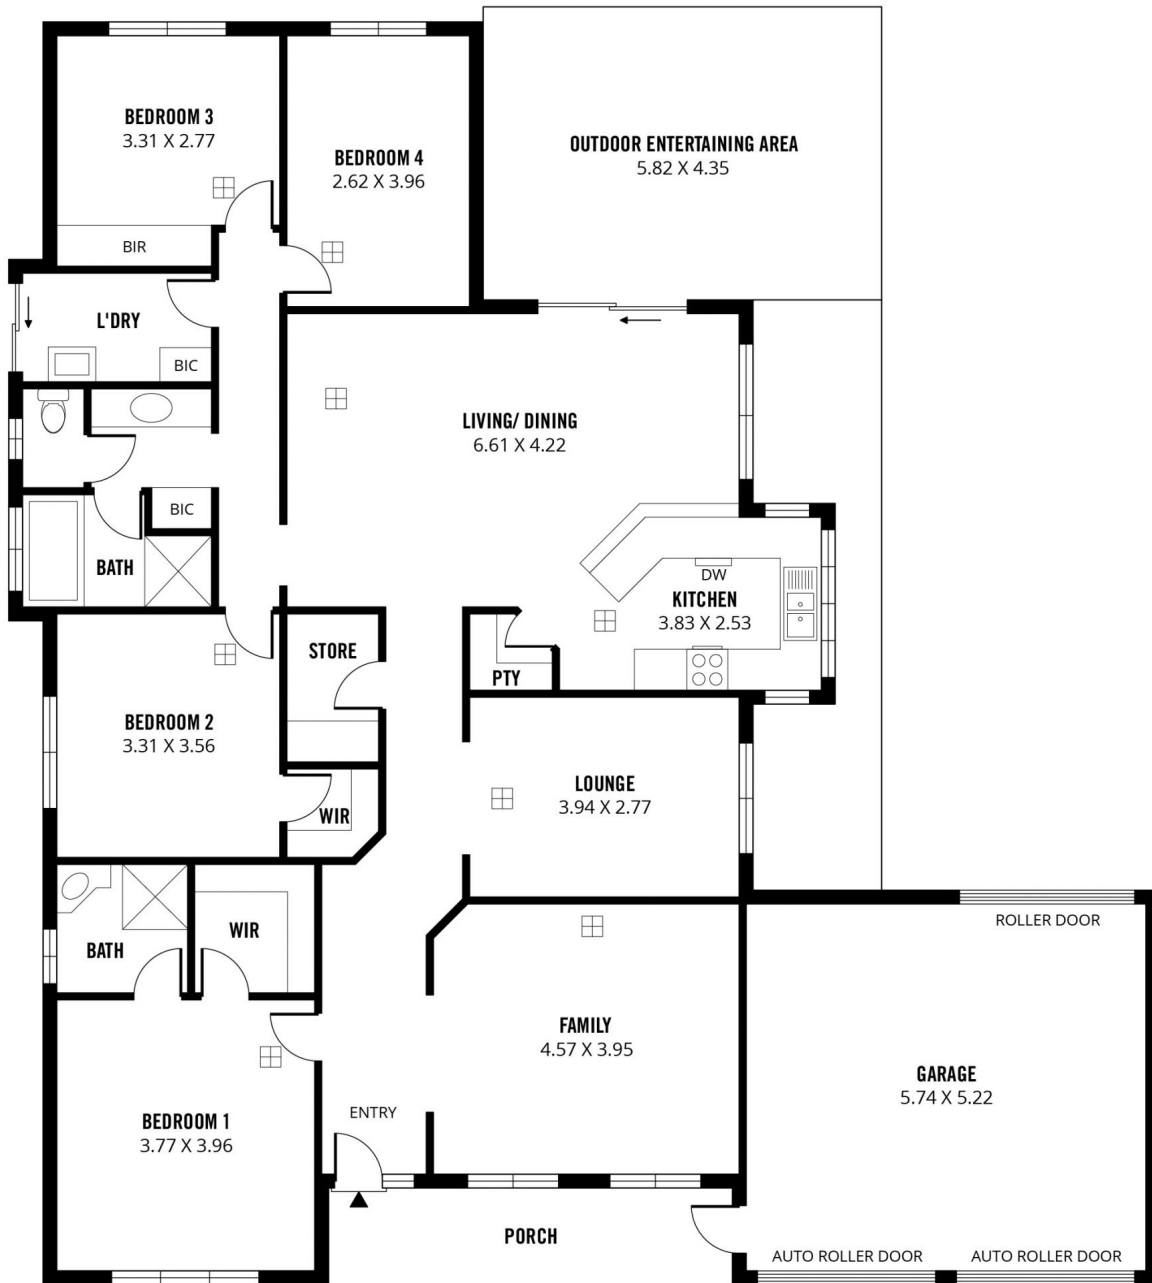

16 Explorer Parade HEWETT SA

4  2  1 

View : <https://www.michaelkris.com.au/sale/sa/north-north-east-suburbs/hewett/residential/house/6151839>

Kylie Turner  
0419 814 844

**GARDEN SHED**  
2.26 X 1.50

**TOTAL**

Living

Shed

Garage

Porch

Outdoor Ent. Area

**16 EXPLORER PARADE, HEWETT**

Scale in metres. This drawing is for illustration purposes only. All measurements are approximate and details intended to be relied upon should be independently verified.