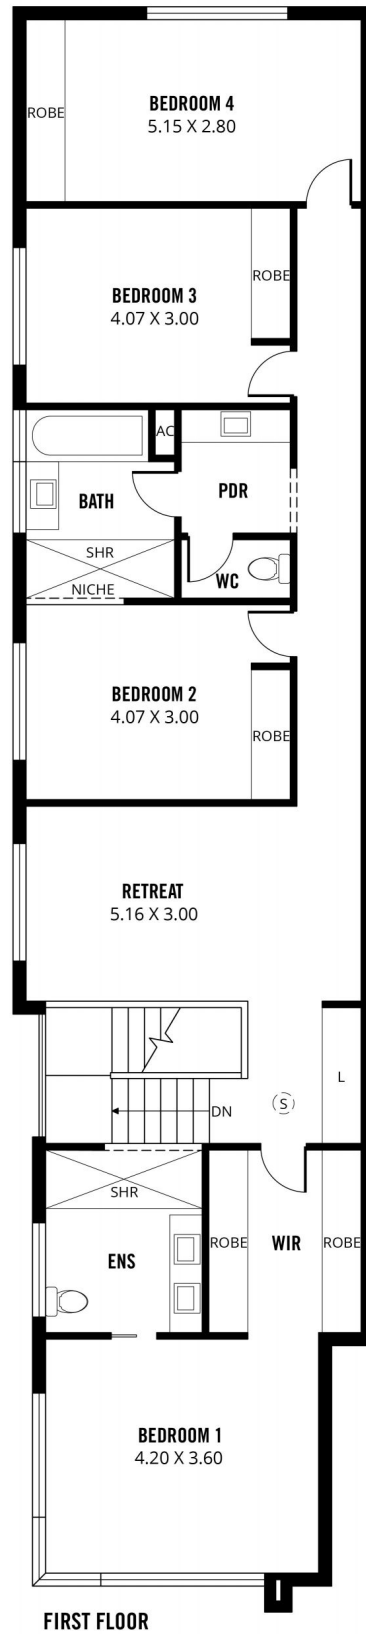

2D Kincaid Road HENLEY BEACH SOUTH SA

4 🛏 3 🚿 2 🚗

View : <https://www.michaelkris.com.au/sale/sa/western-beachside-suburbs/henley-beach-south/residential/house/6584582>

Michael Georgiadis
08 8353 3000

2D KINCAID ROAD, HENLEY BEACH SOUTH

Scale in metres. This drawing is for illustration purposes only. All measurements are approximate and details intended to be relied upon should be independently verified.

Produced by The Fotobase Group

- 277m²**
TOTAL
- 215m²
Living
- 20m²
Alfresco
- 40m²
Garage
- 2m²
Porch

2C KINCAID ROAD, HENLEY BEACH SOUTH

Scale in metres. This drawing is for illustration purposes only. All measurements are approximate and details intended to be relied upon should be independently verified.