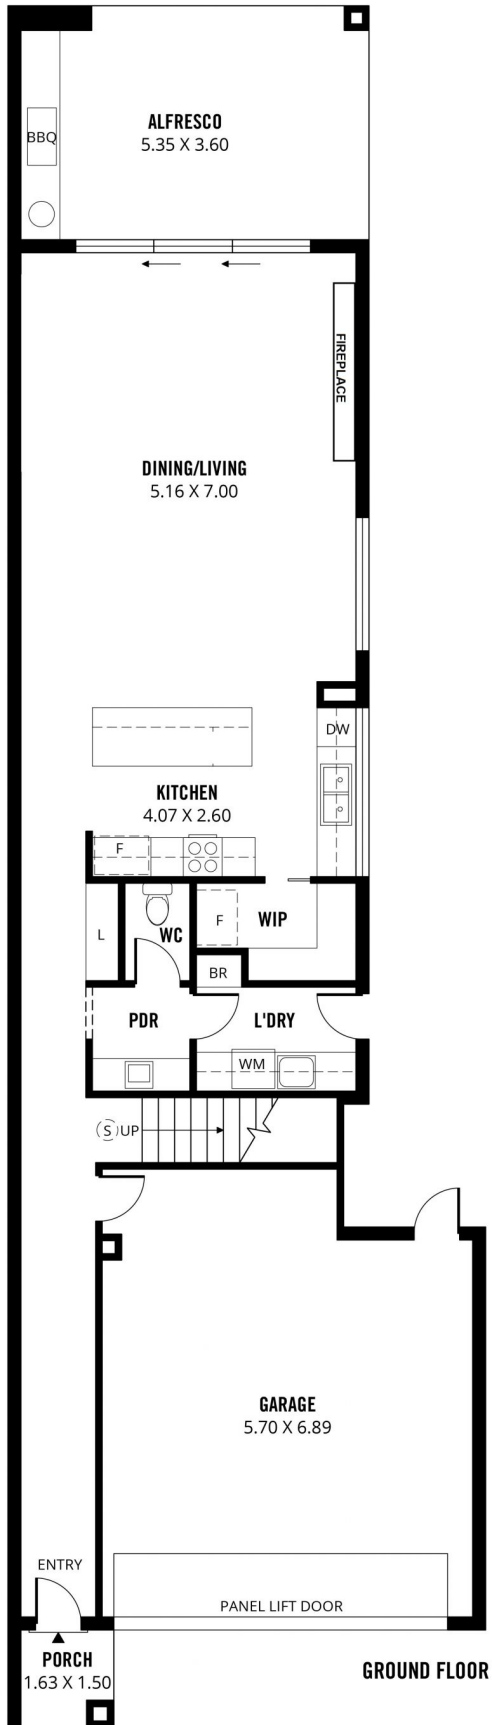

Scale in metres. This drawing is for illustration purposes only. All measurements are approximate and details intended to be relied upon should be independently verified.

Produced by The Fotobase Group

- 277m²**
TOTAL
- 215m²
Living
- 20m²
Alfresco
- 40m²
Garage
- 2m²
Porch

2C KINCAID ROAD, HENLEY BEACH SOUTH

Scale in metres. This drawing is for illustration purposes only. All measurements are approximate and details intended to be relied upon should be independently verified.