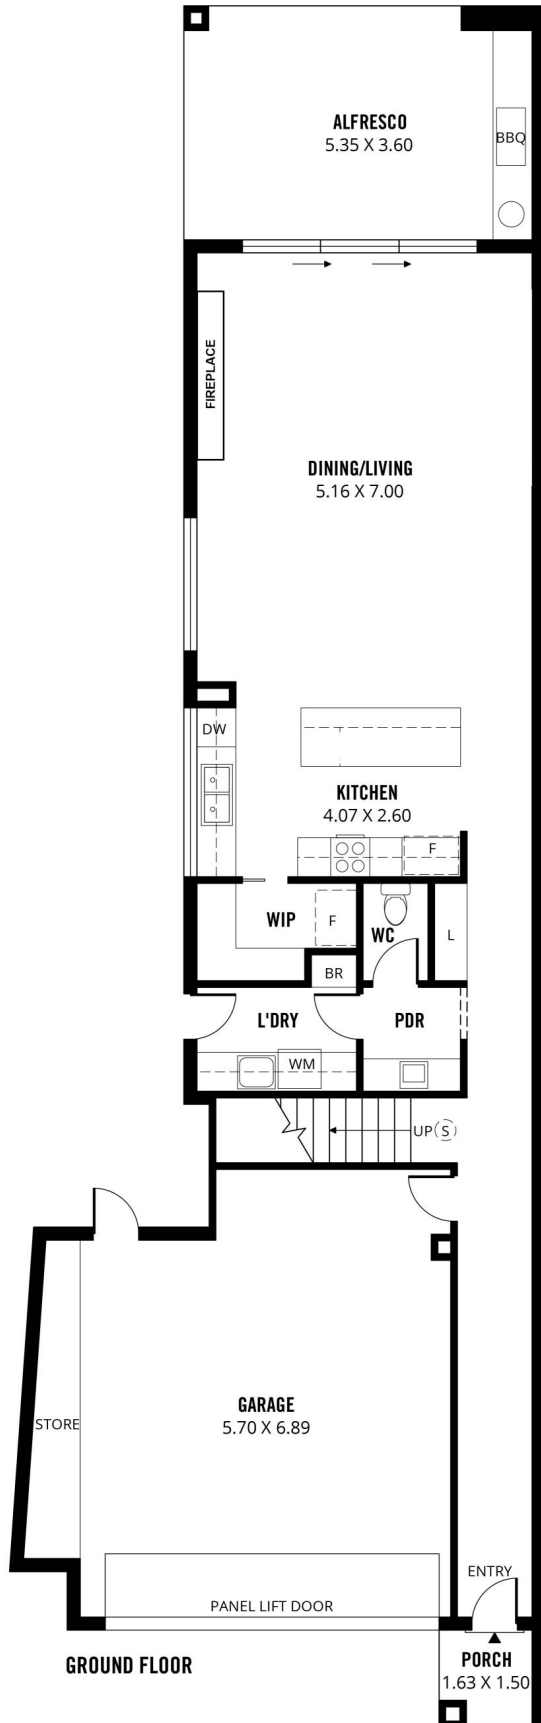

2D KINCAID ROAD, HENLEY BEACH SOUTH

Scale in metres. This drawing is for illustration purposes only. All measurements are approximate and details intended to be relied upon should be independently verified.

Produced by The Fotobase Group