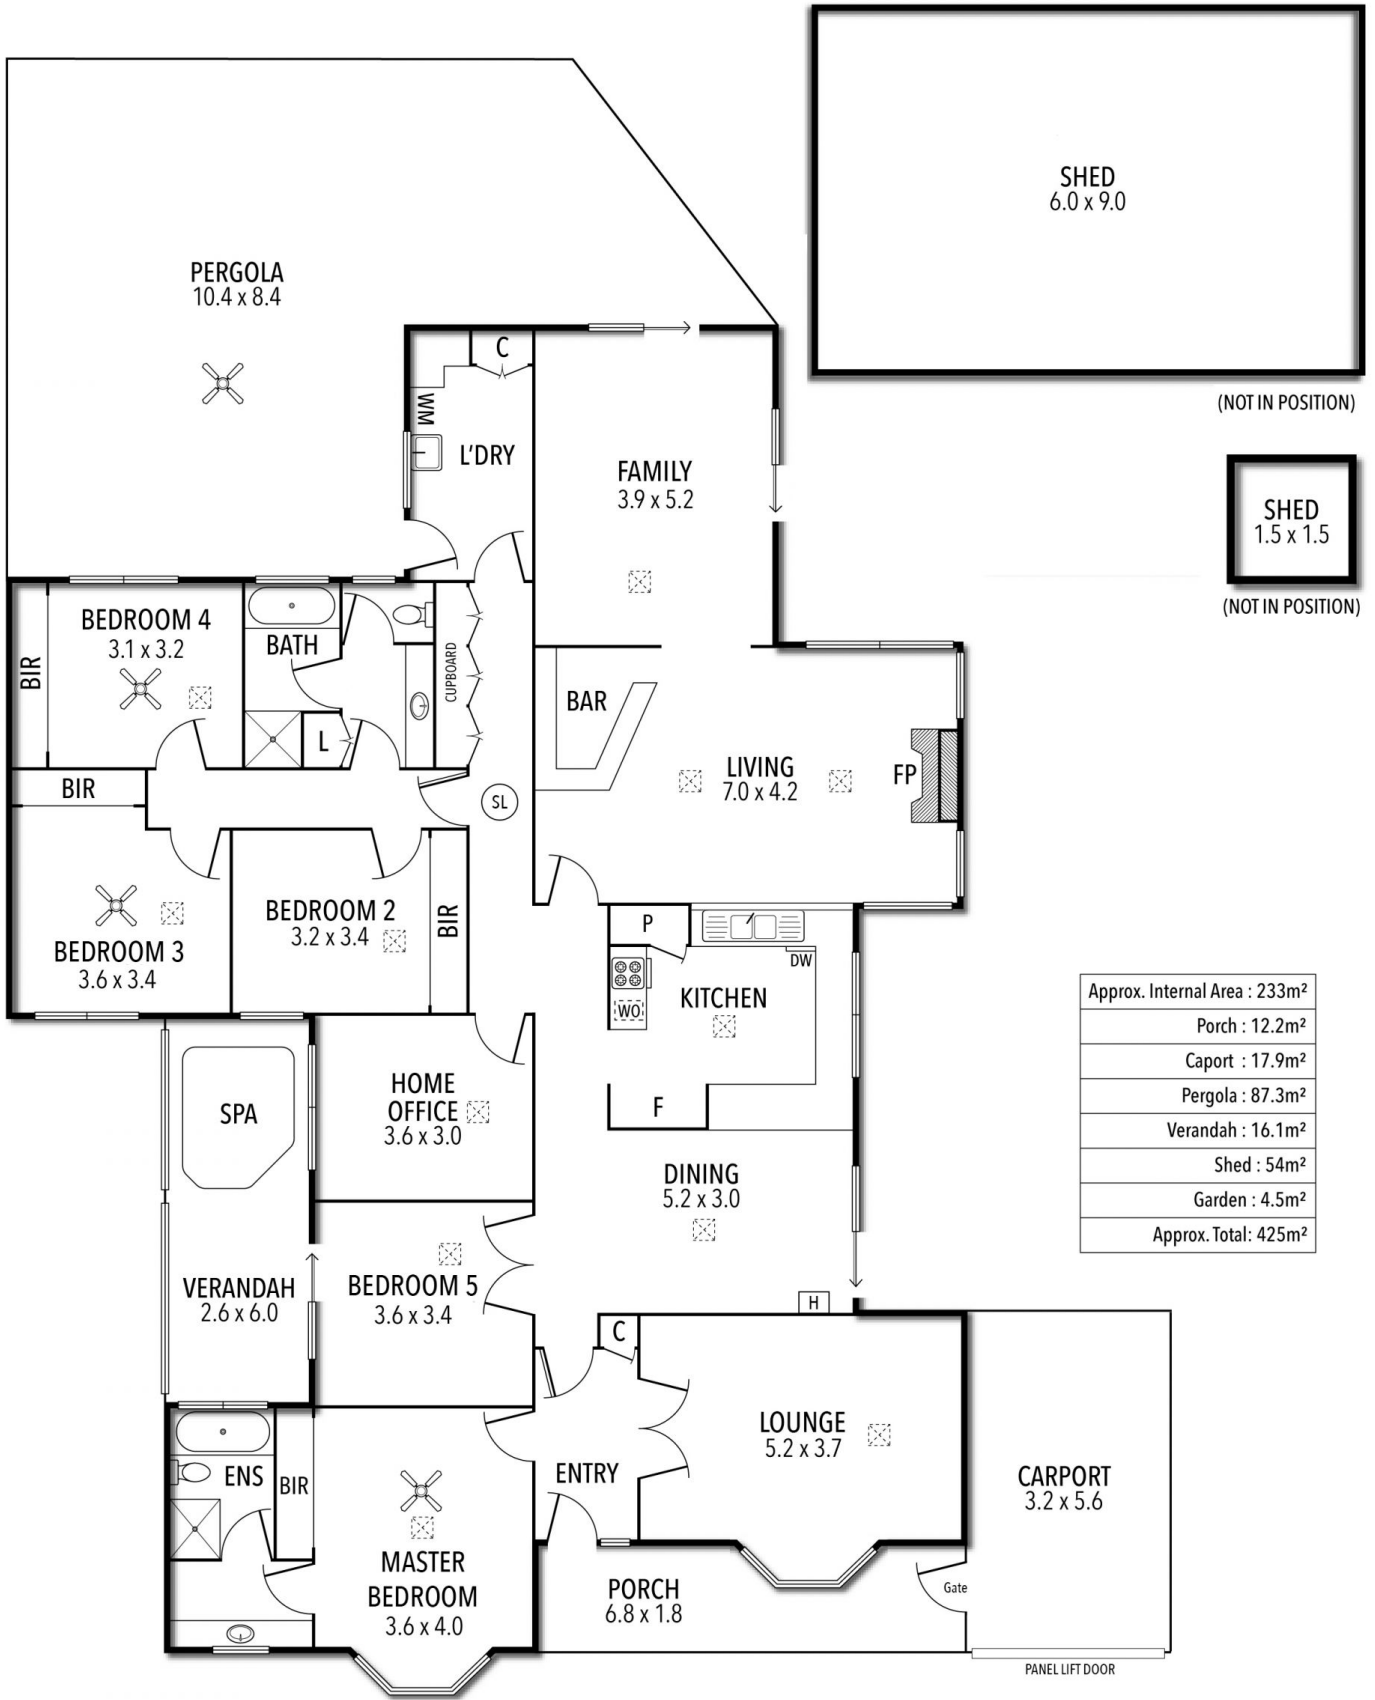

5 Norma Court HALLETT COVE SA

5 🏠 2 🚗 4 🚗

This beautifully presented home takes pride of place on the high side of a quiet court.

AT A GLANCE: * 5 BEDROOMS *SPACIOUS STUDY/HOME OFFICE *3 LIVING AREAS *2 BATHROOMS *FABULOUS UNDERCOVER ENTERTAINMENT AREA *VERANDAH WITH SPA *TRIPLE GARAGE/WORKSHOP AT REAR *INTERNAL LIVING AREA 233m2 approx. *LAND SIZE 1,254m2 approx.

Land Size : 1254 sqm

View : <https://www.michaelkris.com.au/sale/sa/south-south-east-suburbs/hallett-cove/residential/house/6949245>

As you will see this is an amazing property, truly loved and maintained by one owner over many years.

THE LOCATION

Hallett Cove is one of those seaside locations high on the

Kris Papagiannis
08 8353 3000

5 NORMA COURT, HALLETT COVE

Approx. Internal Area : 233m ²
Porch : 12.2m ²
Caport : 17.9m ²
Pergola : 87.3m ²
Verandah : 16.1m ²
Shed : 54m ²
Garden : 4.5m ²
Approx. Total: 425m ²

THE ABOVE PLAN IS AN ARTIST'S IMPRESSION ONLY, IT INCLUDES ELEMENTS THAT ARE FOR DISPLAY PURPOSES ONLY AND MAY NOT BE TO SCALE. LANDSCAPING SHOWN IS INDICATIVE ONLY. DIMENSIONS ARE APPROXIMATE.