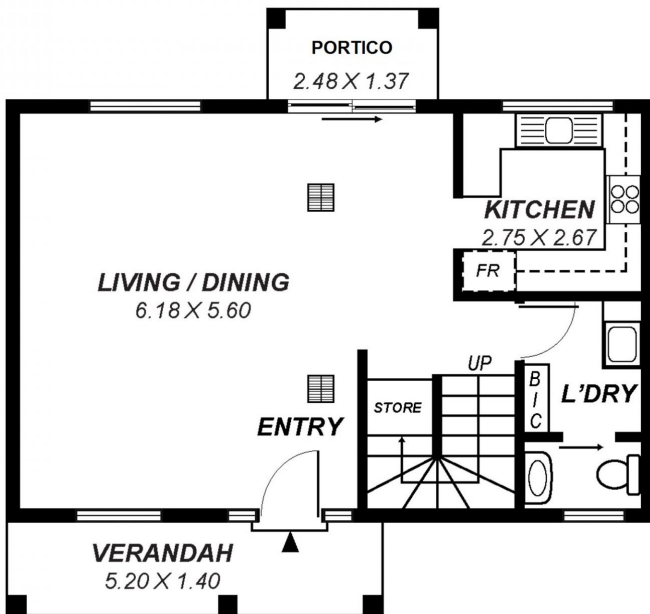

29 Lamont Street RENOWN PARK SA

3  1  1 

View : <https://www.michaelkris.com.au/lease/sa/western-beachside-suburbs/renown-park/residential/house/7067931>

Claudia Rundell
0883533000

UPPER LEVEL

LOWER LEVEL

Area	m ²
Lower Living:	51.53
Upper Living:	51.02
Verandah:	17.48
Carport:	16.24
Total:	136.27

*This drawing is for illustration purposes only .
All measurements are approximate and details intended
to be relied upon should be independently verified.*