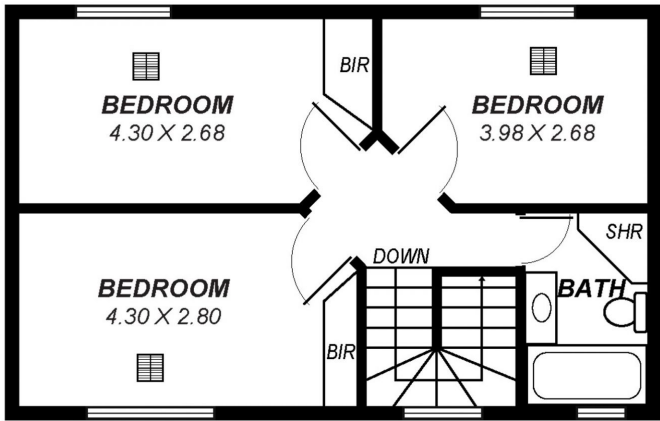

29 Lamont Street RENOWN PARK SA

3  1  1 

View : <https://www.michaelkris.com.au/lease/sa/western-beachside-suburbs/renown-park/residential/house/7067931>

Claudia Rundell
0883533000

UPPER LEVEL

LOWER LEVEL

Area	m ²
Lower Living:	51.53
Upper Living:	51.02
Verandah:	17.48
Carport:	16.24
Total:	136.27

*This drawing is for illustration purposes only .
All measurements are approximate and details intended
to be relied upon should be independently verified.*